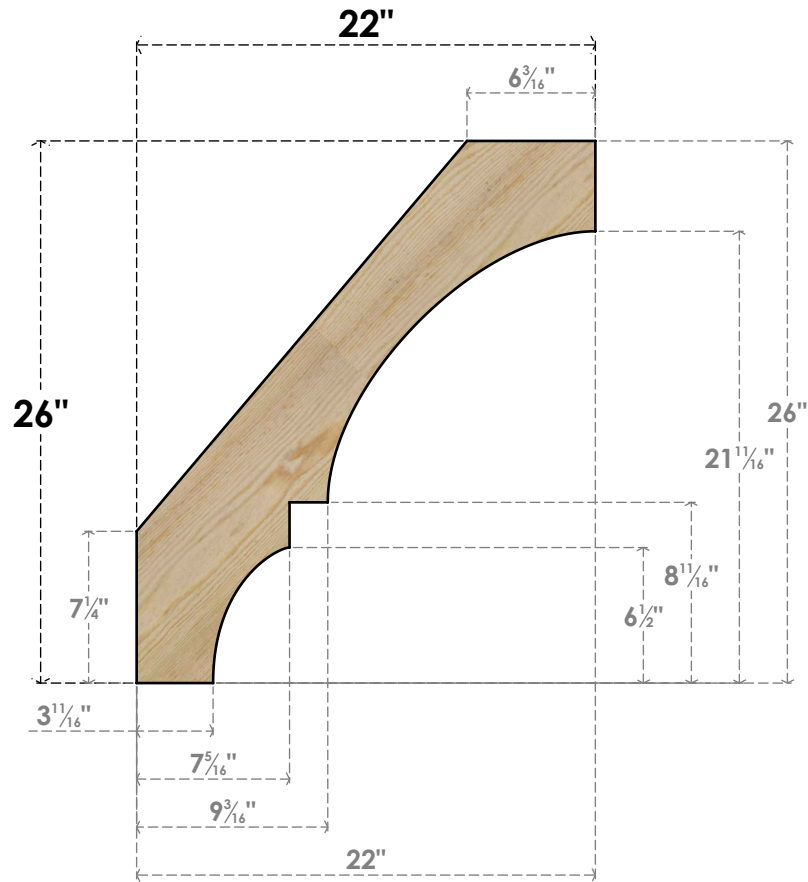

# BRC06X22X26BOA00RDF

6"W X 22"D X 26"H BALBOA ROUGH SAWN BRACE, DOUGLAS FIR

**SIDE**

**FRONT**

EKENA MILLWORK  
 2300 WEST MAIN ST.  
 CLARKSVILLE, TX 75426  
 TOLL FREE: 866-607-0453  
 WWW.EKENAMILLWORK.COM

**NOTES**

1. INSTALLATION TO BE COMPLETED IN ACCORDANCE WITH MANUFACTURER'S SPECIFICATIONS.
2. DRAWING MAY NOT BE TO SCALE
3. THIS DRAWING IS INTENDED FOR DESIGN AND PLANNING PURPOSES ONLY.
4. ALL INFORMATION CONTAINED HEREIN WAS CURRENT AT THE TIME OF DEVELOPMENT BUT MUST BE REVIEWED AND APPROVED BY THE PRODUCT MANUFACTURER TO BE CONSIDERED ACCURATE.
5. PRODUCTS ARE NOT KILN DRIED. THIS ITEM IS UNIQUE AND WILL CONTAIN THE NATURAL VARIATIONS THAT THE WOOD SPECIES OFFERS. THIS MAY RESULT IN VARIATIONS UP TO 1/4"